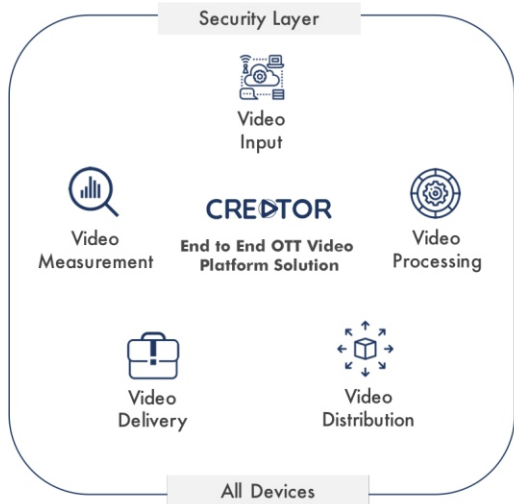

CREATOR: A White Label OTT Solution

CREATOR is an ERP for OTT Platforms

Our Happy OTT Video Customers

CREATOR is used by all major OTT platforms in India. We have 7 out of the top 10 OTT platforms in India as our client.

Value Proposition of CREATOR Platform

High-Quality Video

High-quality repurpose of TV/Theatrical content for OTT/digital devices.

End-to-end suite

From downlinking, CMS, subscriber management, pay-per-view, video player to social media, analytics. Powering 150 million+ hours of yearly video viewing.

Key Features

Live Stream Downlinking & Transcoding

Across All Devices Mobile Web & App

Real-Time Dynamic Ad Detection & Insertion

Comprehensive Monetization & Publishing Tools

State-of-the-art Technology

Touchable - Tapeable - Interactive graphics